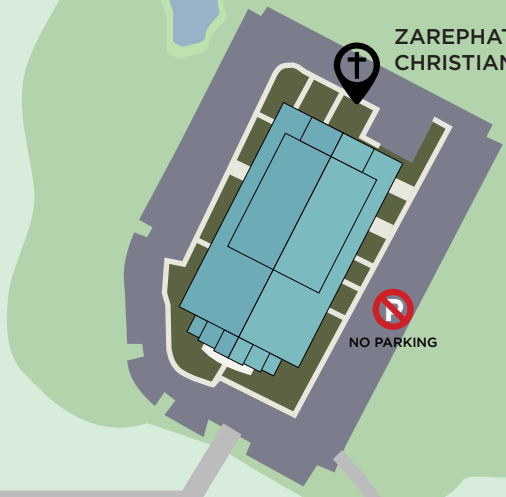

ZAREPHATH CHRISTIAN CHURCH

ZAREPHATH CHRISTIAN CHURCH: MY NEIGHBOR'S

WARM-UP AREA

WARM-UP AREA

WARM-UP AREA

ENTER / EXIT

ROAD CLOSED

KEY	
7v7 FIELDS	
9v9 FIELDS	
11v11 FIELDS	
RESTROOMS	
PARKING LOT	
MEDICAL	